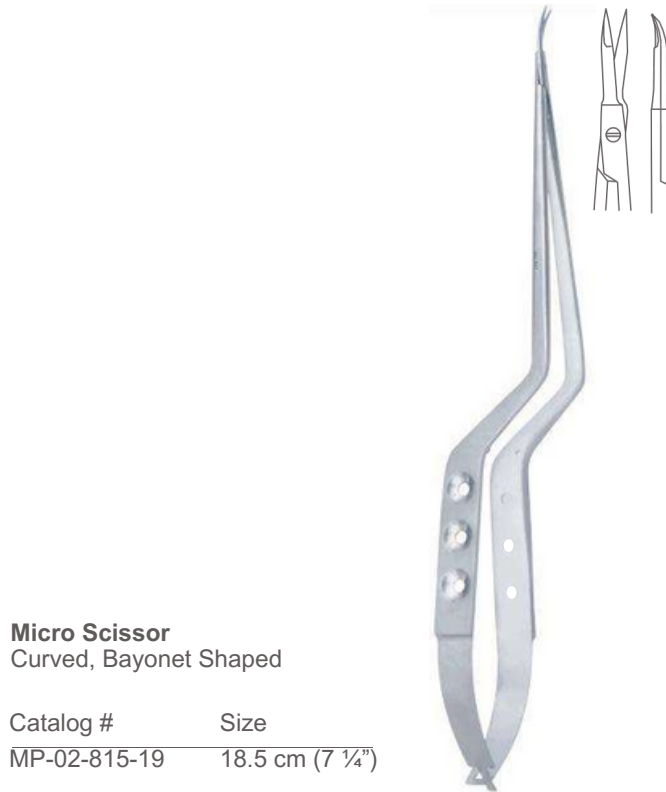

Catalog #	Size
MP-02-808-23	23 cm (9")

**Potts Micro Scissor**  
Curved, Bayonet Shaped

Catalog #	Size
MP-02-809-23	23 cm (9")

**Micro Scissor**  
Straight, Bayonet Shaped

Catalog #	Size
MP-02-810-23	23 cm (9")

**Micro Scissor**  
Curved, Bayonet Shaped

Catalog #	Size
MP-02-811-23	23 cm (9")

**Micro Scissor**  
Straight, Bayonet Shaped

Catalog #	Size
MP-02-814-19	18.5 cm (7 1/4")

**Micro Scissor**  
Curved, Bayonet Shaped

Catalog #	Size
MP-02-815-19	18.5 cm (7 1/4")

**Micro Scissor**  
Straight, Bayonet Shaped

Catalog #	Size
MP-02-816-19	19 cm (7 1/2")
MP-02-816-21	21.5 cm (8 1/2")

**Micro Scissor**  
Curved Downwards, Bayonet Shaped