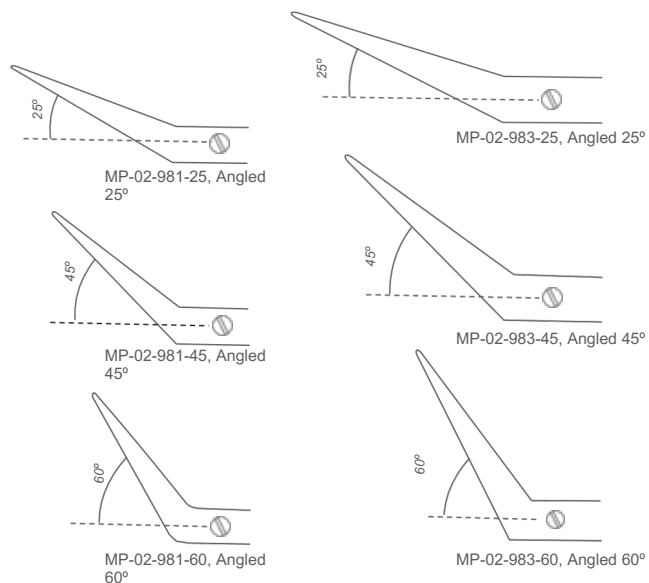

TC DeBakey Vascular Scissor

Catalog #	Size
MP-02-981-25	19 cm (7 1/2")
MP-02-981-45	18.5 cm (7 1/4")
MP-02-981-60	18 cm (7")
Catalog #	Size
MP-02-983-25	23 cm (9")
MP-02-983-45	23 cm (9")
MP-02-983-60	22 cm (8 3/4")