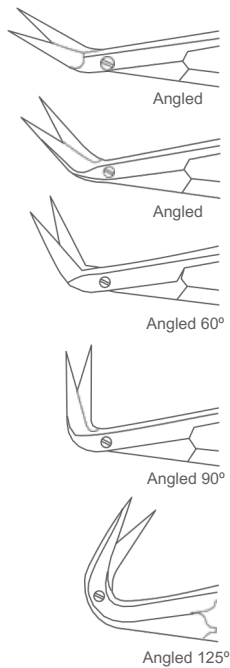

### Micro Coronary Scissor

Titanium

Catalog #	Size, Profile
MP-02-751-25 T	18 cm (7"), Angled 25°
MP-02-751-45 T	18 cm (7"), Angled 45°
MP-02-751-60 T	18 cm (7"), Angled 60°
MP-02-751-90 T	18 cm (7"), Angled 90°
MP-02-753-00 T	18 cm (7"), Angled 125°

### Micro Coronary Scissor

Fine Blades

Catalog #

Size, Profile

MP-02-755-25	16.5 cm (6 1/2"), Angled 25°
MP-02-755-45	16.5 cm (6 1/2"), Angled 45°
MP-02-755-60	16.5 cm (6 1/2"), Angled 60°
MP-02-755-90	16.5 cm (6 1/2"), Angled 90°
MP-02-757-00	16.5 cm (6 1/2"), Angled 125°

### Micro Coronary Scissor

Fine Blades, One Blade with Probe Tip

Catalog #

Size, Profile

MP-02-759-25	16.5 cm (6 1/2"), Angled 25°
MP-02-759-45	16.5 cm (6 1/2"), Angled 45°
MP-02-759-60	16.5 cm (6 1/2"), Angled 60°
MP-02-759-90	16.5 cm (6 1/2"), Angled 90°
MP-02-761-00	16.5 cm (6 1/2"), Angled 125°

### Micro Coronary Scissor

Delicate Blades

Catalog #	Size, Profile
MP-02-763-25	16.5 cm (6 1/2"), Angled 25°
MP-02-763-45	16.5 cm (6 1/2"), Angled 45°
MP-02-763-60	16.5 cm (6 1/2"), Angled 60°
MP-02-763-90	16.5 cm (6 1/2"), Angled 90°
MP-02-765-00	16.5 cm (6 1/2"), Angled 125°