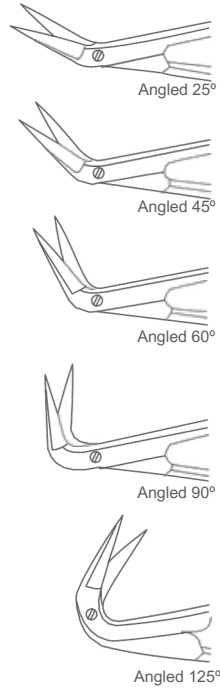

**Micro Scissor**  
Straight, Delicate Blades, Round Handle

Catalog #	Size
MP-02-770-16	16.5 cm (6 1/2")

**Micro Scissor**  
Curved, Delicate Blades, Round Handle

Catalog #	Size
MP-02-771-16	16.5 cm (6 1/2")

**Micro Scissor**  
Curved, Extra Delicate Blades, Round Handle

Catalog #	Size
MP-02-773-16	16.5 cm (6 1/2")

### Micro Coronary Scissor

Fine Blades, Round Handle

Catalog #	Size, Profile
MP-02-755-25	16.5 cm (6 1/2"), Angled 25°
MP-02-755-45	16.5 cm (6 1/2"), Angled 45°
MP-02-755-60	16.5 cm (6 1/2"), Angled 60°
MP-02-755-90	16.5 cm (6 1/2"), Angled 90°
MP-02-777-00	16.5 cm (6 1/2"), Angled 125°

### Micro Coronary Scissor

Fine Blades, One Blade with Probe Tip, Round Handle

Catalog #	Size, Profile
MP-02-779-25	16.5 cm (6 1/2"), Angled 25°
MP-02-779-45	16.5 cm (6 1/2"), Angled 45°
MP-02-779-60	16.5 cm (6 1/2"), Angled 60°
MP-02-779-90	16.5 cm (6 1/2"), Angled 90°
MP-02-781-00	16.5 cm (6 1/2"), Angled 125°