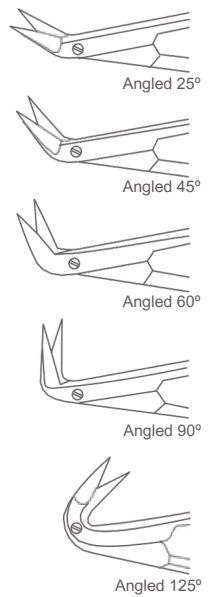

### Micro Coronary Scissor

Fine Blades

Catalog #

Size, Profile

MP-02-755-25	16.5 cm (6 1/2"), Angled 25°
MP-02-755-45	16.5 cm (6 1/2"), Angled 45°
MP-02-755-60	16.5 cm (6 1/2"), Angled 60°
MP-02-755-90	16.5 cm (6 1/2"), Angled 90°
MP-02-757-00	16.5 cm (6 1/2"), Angled 125°

### Micro Coronary Scissor

Fine Blades, One Blade with Probe Tip

Catalog #

Size, Profile

MP-02-759-25	16.5 cm (6 1/2"), Angled 25°
MP-02-759-45	16.5 cm (6 1/2"), Angled 45°
MP-02-759-60	16.5 cm (6 1/2"), Angled 60°
MP-02-759-90	16.5 cm (6 1/2"), Angled 90°
MP-02-761-00	16.5 cm (6 1/2"), Angled 125°

### Micro Coronary Scissor

Delicate Blades

Catalog #	Size, Profile
MP-02-763-25	16.5 cm (6 1/2"), Angled 25°
MP-02-763-45	16.5 cm (6 1/2"), Angled 45°
MP-02-763-60	16.5 cm (6 1/2"), Angled 60°
MP-02-763-90	16.5 cm (6 1/2"), Angled 90°
MP-02-765-00	16.5 cm (6 1/2"), Angled 125°

### Micro Coronary Scissor

Extra Delicate Blades

Catalog #	Size, Profile
MP-02-767-25	16.5 cm (6 1/2"), Angled 25°
MP-02-767-45	16.5 cm (6 1/2"), Angled 45°
MP-02-767-60	16.5 cm (6 1/2"), Angled 60°
MP-02-767-90	16.5 cm (6 1/2"), Angled 90°
MP-02-769-00	16.5 cm (6 1/2"), Angled 125°