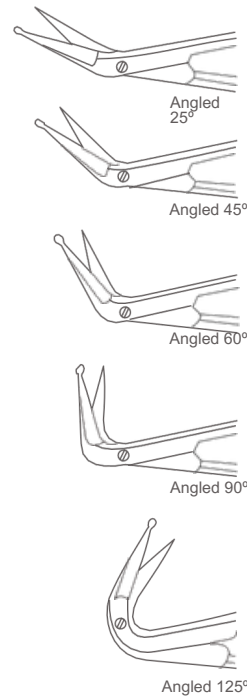

### Micro Coronary Scissor

Extra Delicate Blades

Catalog #	Size, Profile
MP-02-767-25	16.5 cm (6 1/2"), Angled 25°
MP-02-767-45	16.5 cm (6 1/2"), Angled 45°
MP-02-767-60	16.5 cm (6 1/2"), Angled 60°
MP-02-767-90	16.5 cm (6 1/2"), Angled 90°
MP-02-769-00	16.5 cm (6 1/2"), Angled 125°

**Micro Scissor**  
Straight, Delicate Blades, Round Handle

Catalog #	Size
MP-02-770-16	16.5 cm (6 1/2")

**Micro Scissor**  
Curved, Delicate Blades, Round Handle

Catalog #	Size
MP-02-771-16	16.5 cm (6 1/2")

**Micro Scissor**  
Curved, Extra Delicate Blades, Round Handle

Catalog #	Size
MP-02-773-16	16.5 cm (6 1/2")

### Micro Coronary Scissor

Fine Blades, Round Handle

Catalog #	Size, Profile
MP-02-755-25	16.5 cm (6 1/2"), Angled 25°
MP-02-755-45	16.5 cm (6 1/2"), Angled 45°
MP-02-755-60	16.5 cm (6 1/2"), Angled 60°
MP-02-755-90	16.5 cm (6 1/2"), Angled 90°
MP-02-777-00	16.5 cm (6 1/2"), Angled 125°