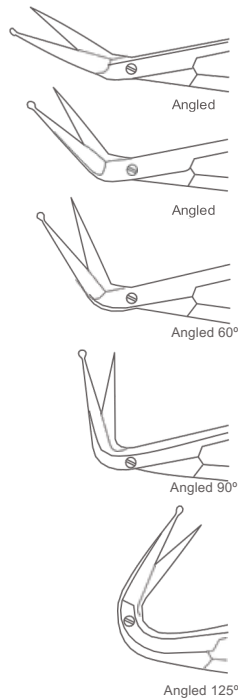

**Millesi Micro Scissor**  
Curved

Catalog #	Size
MP-02-737-16	16 cm (6 1/4")

**Yasargil Micro Scissor**  
Straight

Catalog #	Size
MP-02-738-18	18.5 cm (7 1/4")

### Micro Coronary Scissor

Catalog #	Size, Profile
MP-02-751-25	18 cm (7"), Angled 25°
MP-02-751-45	18 cm (7"), Angled 45°
MP-02-751-60	18 cm (7"), Angled 60°
MP-02-751-90	18 cm (7"), Angled 90°
MP-02-753-00	18 cm (7"), Angled 125°

### Micro Coronary Scissor

Titanium

Catalog #	Size, Profile
MP-02-751-25 T	18 cm (7"), Angled 25°
MP-02-751-45 T	18 cm (7"), Angled 45°
MP-02-751-60 T	18 cm (7"), Angled 60°
MP-02-751-90 T	18 cm (7"), Angled 90°
MP-02-753-00 T	18 cm (7"), Angled 125°

### Micro Coronary Scissor

Fine Blades

Catalog #

Size, Profile

MP-02-755-25	16.5 cm (6 1/2"), Angled 25°
MP-02-755-45	16.5 cm (6 1/2"), Angled 45°
MP-02-755-60	16.5 cm (6 1/2"), Angled 60°
MP-02-755-90	16.5 cm (6 1/2"), Angled 90°
MP-02-757-00	16.5 cm (6 1/2"), Angled 125°