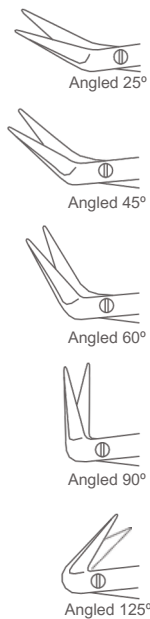

Catalog #	Size
MP-02-745-16	16.5 cm (6 1/2")

**Micro Scissor**  
Straight, Extra Delicate Blades

Catalog #	Size
MP-02-746-16	16.5 cm (6 1/2")

**Micro Scissor**  
Curved, Extra Delicate Blades

Catalog #	Size
MP-02-747-16	16.5 cm (6 1/2")

**Vannas Micro Scissor**  
Straight

Catalog #	Size
MP-02-734-16	16 cm (6 1/4")

**Vannas Micro Scissor**  
Curved

Catalog #	Size
MP-02-735-16	16 cm (6 1/4")

**Millesi Micro Scissor**  
Straight

Catalog #	Size
MP-02-736-16	16 cm (6 1/4")

**Millesi Micro Scissor**  
Curved

Catalog #	Size
MP-02-737-16	16 cm (6 1/4")

**Yasargil Micro Scissor**  
Straight

Catalog #	Size
MP-02-738-18	18.5 cm (7 1/4")

### Micro Coronary Scissor

Catalog #	Size, Profile
MP-02-751-25	18 cm (7"), Angled 25°
MP-02-751-45	18 cm (7"), Angled 45°
MP-02-751-60	18 cm (7"), Angled 60°
MP-02-751-90	18 cm (7"), Angled 90°
MP-02-753-00	18 cm (7"), Angled 125°