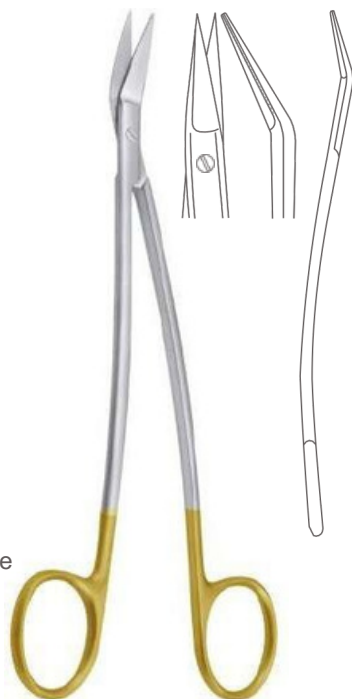

## TC DeBakey Vascular Scissor

Catalog #	Size
MP-02-981-25	19 cm (7 1/2")
MP-02-981-45	18.5 cm (7 1/4")
MP-02-981-60	18 cm (7")
Catalog #	Size
MP-02-983-25	23 cm (9")
MP-02-983-45	23 cm (9")
MP-02-983-60	22 cm (8 3/4")

**TC Kelly Dissecting Scissor**  
Straight

Catalog #	Size
MP-02-988-16	16 cm (6 1/4")

**TC Kelly Dissecting Scissor**  
Curved

Catalog #	Size
MP-02-989-16	16 cm (6 1/4")

**TC Universal Wire Cutting Scissor**  
Angled One Toothed Cutting Edge

Catalog #	Size
MP-02-991-12	12.5 cm (5")

**TC Dean Tonsil Scissor**  
S Shaped, One Toothed Cutting Edge

Catalog #	Size
MP-02-993-17	17.5 cm (7")

**TC Locklin Gum Scissor**  
Angled, One Toothed Cutting Edge

Catalog #	Size
MP-02-995-16	16 cm (6 1/4")

**TC Locklin Gum Scissor**  
Angled, S Shaped, One Toothed Cutting Edge

Catalog #	Size
MP-02-997-16	16 cm (6 1/4")

**TC Lister Bandage Scissor**  
Angled

Catalog #	Size
MP-02-999-18	18 cm (7")