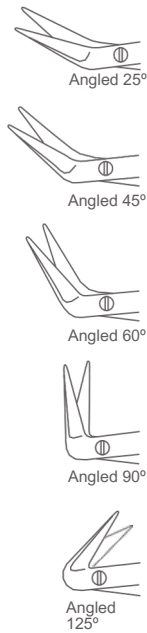

**Micro Dissecting Scissor**  
Curved, Blunt/Blunt

Catalog #	Size
MP-02-743-14	14.5 cm (5 3/4")

**Micro Scissor**  
Straight, Delicate Blades

Catalog #	Size
MP-02-744-16	16.5 cm (6 1/2")

**Micro Scissor**  
Curved, Delicate Blades

Catalog #	Size
MP-02-745-16	16.5 cm (6 1/2")

**Micro Scissor**  
Straight, Extra Delicate Blades

Catalog #	Size
MP-02-746-16	16.5 cm (6 1/2")

**Micro Scissor**  
Curved, Extra Delicate Blades

Catalog #	Size
MP-02-747-16	16.5 cm (6 1/2")

**Vannas Micro Scissor**  
Straight

Catalog #	Size
MP-02-734-16	16 cm (6 1/4")

**Vannas Micro Scissor**  
Curved

Catalog #	Size
MP-02-735-16	16 cm (6 1/4")

**Millesi Micro Scissor**  
Straight

Catalog #	Size
MP-02-736-16	16 cm (6 1/4")

**Millesi Micro Scissor**  
Curved

Catalog #	Size
MP-02-737-16	16 cm (6 1/4")

**Yasargil Micro Scissor**  
Straight

Catalog #	Size
MP-02-738-18	18.5 cm (7 1/4")