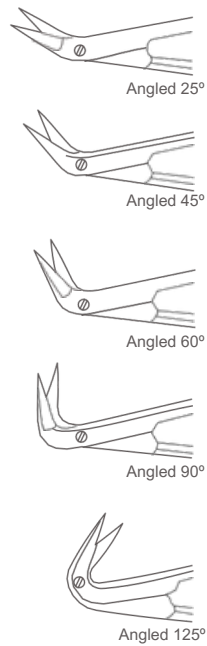

### Micro Coronary Scissor

Fine Blades, Round Handle

Catalog #	Size, Profile
MP-02-755-25	16.5 cm (6 1/2"), Angled 25°
MP-02-755-45	16.5 cm (6 1/2"), Angled 45°
MP-02-755-60	16.5 cm (6 1/2"), Angled 60°
MP-02-755-90	16.5 cm (6 1/2"), Angled 90°
MP-02-777-00	16.5 cm (6 1/2"), Angled 125°

### Micro Coronary Scissor

Fine Blades, One Blade with Probe Tip, Round Handle

Catalog #	Size, Profile
MP-02-779-25	16.5 cm (6 1/2"), Angled 25°
MP-02-779-45	16.5 cm (6 1/2"), Angled 45°
MP-02-779-60	16.5 cm (6 1/2"), Angled 60°
MP-02-779-90	16.5 cm (6 1/2"), Angled 90°
MP-02-781-00	16.5 cm (6 1/2"), Angled 125°

### Micro Coronary Scissor

Delicate Blades, Round Handle

Catalog #	Size, Profile
MP-02-783-25	16.5 cm (6 ½"), Angled 25°
MP-02-783-45	16.5 cm (6 ½"), Angled 45°
MP-02-783-60	16.5 cm (6 ½"), Angled 60°
MP-02-783-90	16.5 cm (6 ½"), Angled 90°
MP-02-785-00	16.5 cm (6 ½"), Angled 125°

**Micro Scissor**  
Straight, Round Handle

Catalog #	Size
MP-02-790-18	18 cm (7")

**Micro Scissor**  
Curved, Round Handle

Catalog #	Size
MP-02-791-18	18 cm (7")

**Micro Scissor**  
Curved, One Blade with Probe Tip, Round Handle